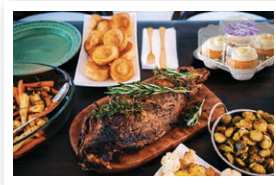

MITZVAHS AND TRADITIONS

TIME TO BREAK-THE-FAST

WITH LUSCIOUS DESSERTS

Perfect for:

Temples & Synagogues • Kosher Caterers & Delis • Retirement Homes

Yom Kippur, a Jewish holy day ten days following the Jewish New Year of Rosh Hashanah, is a time to reflect and atone for the sins of the past and to begin the year with a clean slate. To observe this high holiday, it is tradition to fast for 24 hours while praying and going to temple. It is tradition to eat after fasting with meals that replenish the body with nutrients and energy. It is also customary to serve some tasty treats!

THIS YEAR, MANY SERVICES MAY BE HELD VIRTUALLY. To help your patrons keep with tradition and raise funds, offer pre-ordered desserts with the option to pickup or deliver right to their home the day before services.

Family 4 or 6 packs, individually-wrapped desserts, individual slices, or whole cakes & pies are the perfect selections!

FAMILY PACKS